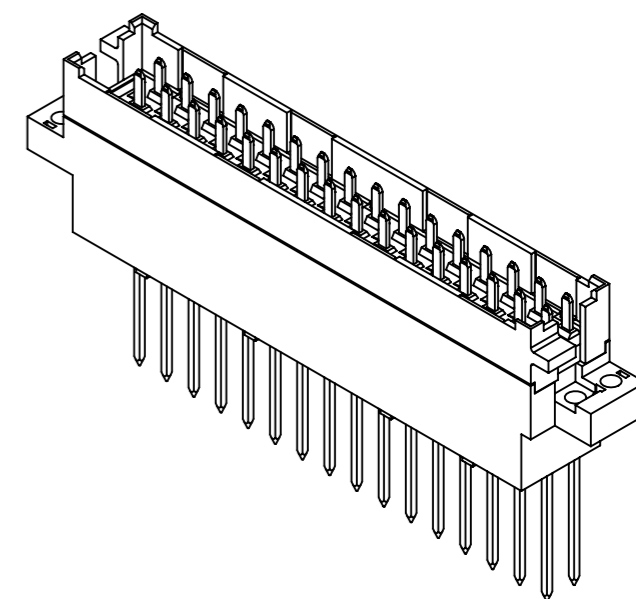

32 WW-contacts

☒ = position with contact

□ = position without contact

cheese-head screw M2,5x22 is supplied
further information see product data sheet

09 06 032 2903	1
part no.	performance level

	All Dimensions in mm Original Size DIN A3	Scale 1:1	Free size tol. IEC 60603-2	Ref. Sub. TB 09 06 032 x903 / Mod. 33509 / 04.05.2006	
	All rights reserved Department EL PD	Created by LEHNERT	Inspected by LEHNERT	Standardisation 302077	Date 2021-05-18
HARTING D-32339 Espelkamp	Title DIN Power type F interface connector I WW 32-pole			Doc-Key / ECM-Nr. 100180161/UGD/004/B 500000194571	
Type TB		Number 0906032X903		Rev. B	Page 1/1