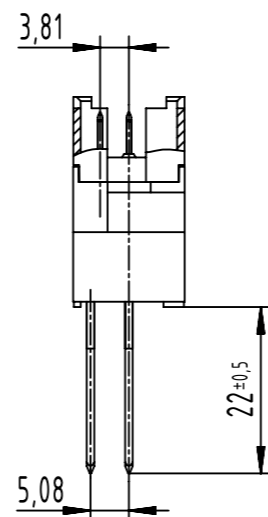

32 WW-contacts

☒ = position with contact

□ = position without contact

cheese-head screw M2,5x22 is supplied
further information see product data sheet

09 06 032 2903	1
part no.	performance level

	All Dimensions in mm Original Size DIN A3	Scale 1:1	Free size tol. IEC 60603-2	Ref. Sub. TB 09 06 032 x903 / Mod. 33509 / 04.05.2006	
	All rights reserved Department EL PD	Created by LEHNERT	Inspected by LEHNERT	Standardisation 302077	Date 2021-05-18
HARTING D-32339 Espelkamp	Title DIN Power type F interface connector I WW 32-pole			Doc-Key / ECM-Nr. 100180161/UGD/004/B 500000194571	
Type TB		Number 0906032X903		Rev. B	Page 1/1