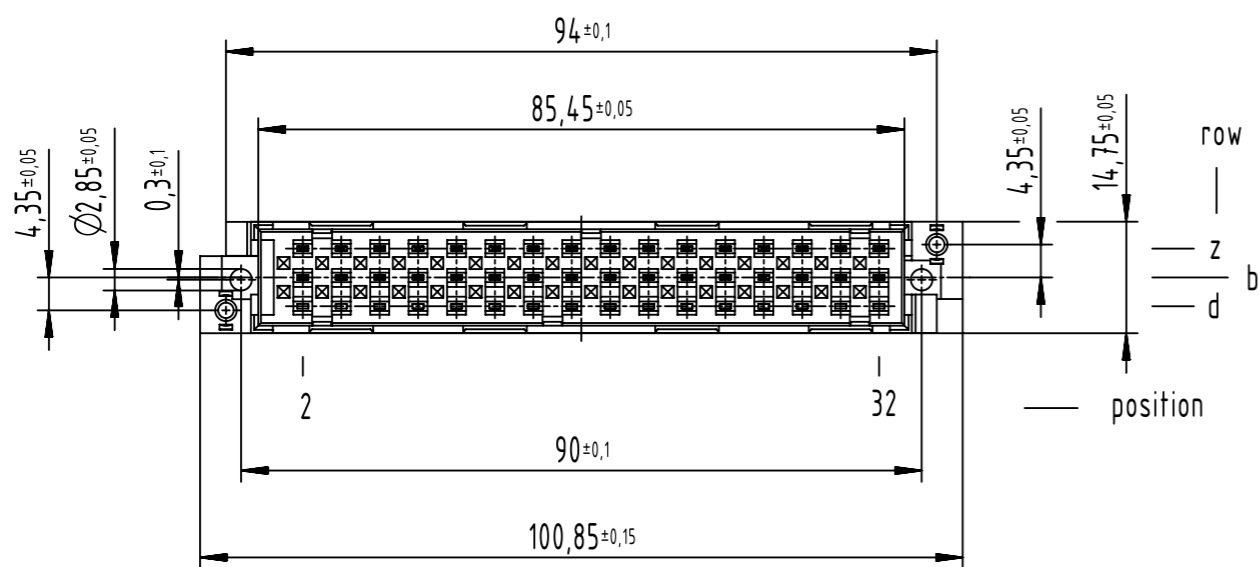

32 WW-contacts

☒ = position with contact

□ = position without contact

cheese-head screw M2,5x22 is supplied
further information see product data sheet

09 06 032 2903	1
part no.	performance level

	All Dimensions in mm Original Size DIN A3	Scale 1:1	Free size tol. IEC 60603-2	Ref. Sub. TB 09 06 032 x903 / Mod. 33509 / 04.05.2006	
	All rights reserved Department EL PD	Created by LEHNERT	Inspected by LEHNERT	Standardisation 302077	Date 2021-05-18
HARTING D-32339 Espelkamp	Title DIN Power type F interface connector I WW 32-pole			Doc-Key / ECM-Nr. 100180161/UGD/004/B 500000194571	
Type TB		Number 0906032X903		Rev. B	Page 1/1