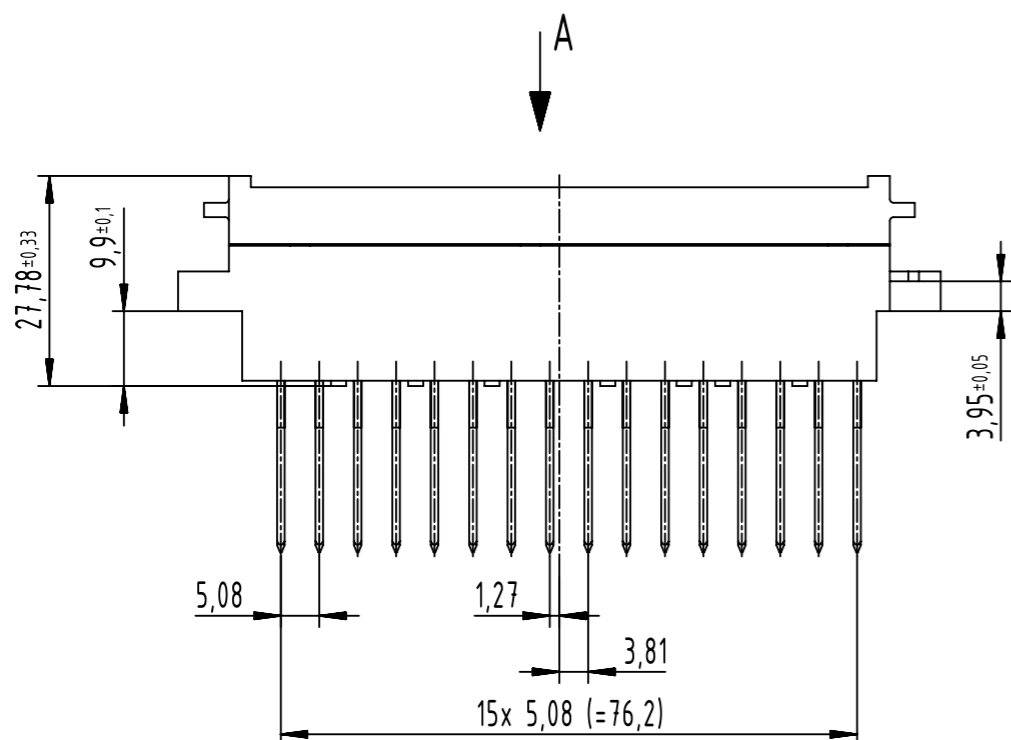

32 WW-contacts

☒ = position with contact

□ = position without contact

cheese-head screw M2,5x22 is supplied
further information see product data sheet

09 06 032 2903	1
part no.	performance level

	All Dimensions in mm Original Size DIN A3	Scale 1:1	Free size tol. IEC 60603-2	Ref. Sub. TB 09 06 032 x903 / Mod. 33509 / 04.05.2006	
	All rights reserved Department EL PD	Created by LEHNERT	Inspected by LEHNERT	Standardisation 302077	Date 2021-05-18
HARTING D-32339 Espelkamp	Title DIN Power type F interface connector I WW 32-pole			Doc-Key / ECM-Nr. 100180161/UGD/004/B 500000194571	
Type TB		Number 0906032X903		Rev. B	Page 1/1